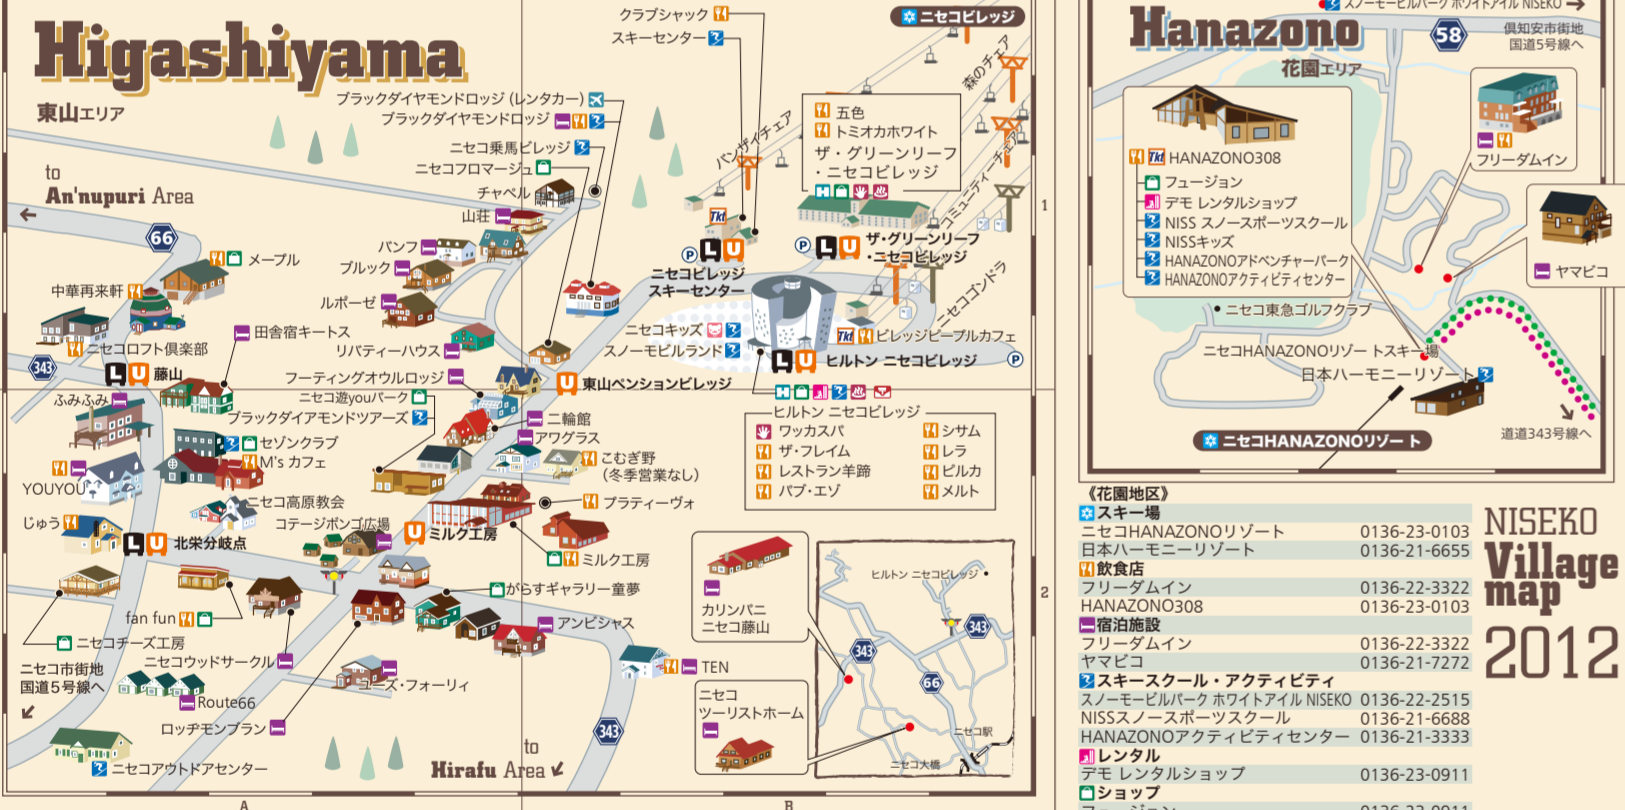

Table listing various businesses and services in the Annupuri and Moiwa areas, including phone numbers and addresses.

Table listing businesses and services in the Higashiyama area, including phone numbers and addresses.

Table listing businesses and services in the Hirafu South Village area, including phone numbers and addresses.

Table listing businesses and services in the Hirafu Main Village area, including phone numbers and addresses.

Table listing businesses and services in the Hirafu East Village area, including phone numbers and addresses.

Table listing businesses and services in the Hirafu East Village area, including phone numbers and addresses.