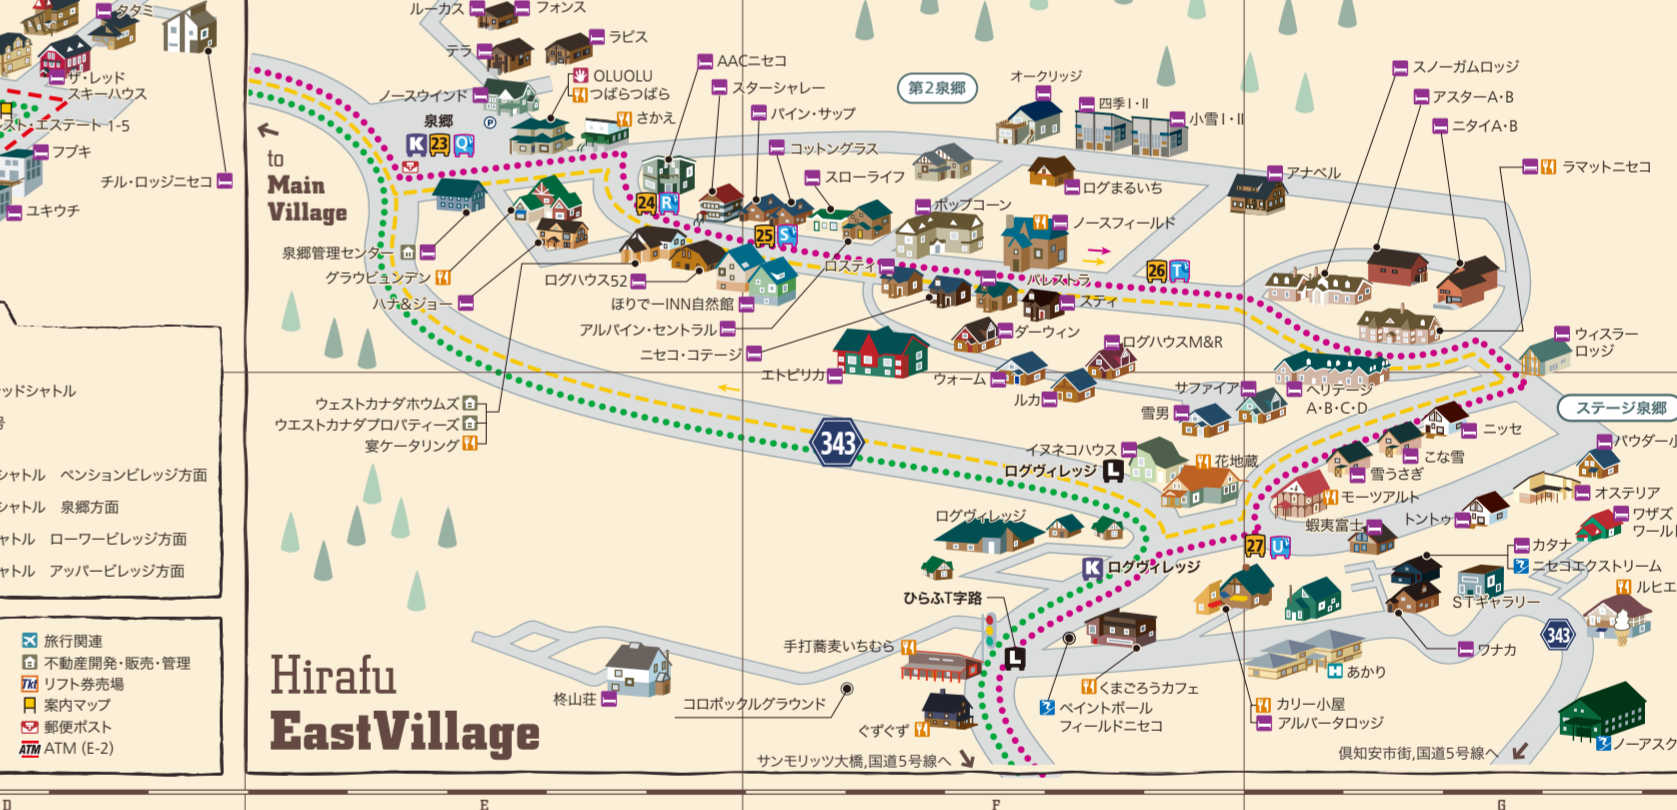

Table listing various businesses and services in the Annupuri and Moiwa areas, including phone numbers and addresses.

Table listing businesses and services in the Higashiyama area, including phone numbers and addresses.

Table listing businesses and services in the Hirafu South Village area, including phone numbers and addresses.

Table listing businesses and services in the Hirafu Main Village area, including phone numbers and addresses.

Table listing businesses and services in the Hirafu East Village area, including phone numbers and addresses.

Table listing businesses and services in the Hirafu East Village area, including phone numbers and addresses.